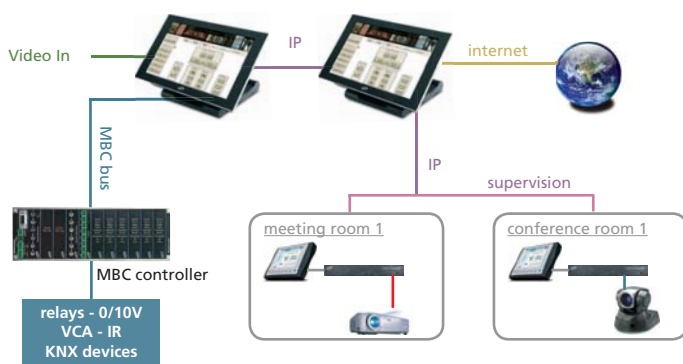

It communicates with the MBC controllers by MBC bus or Ethernet IP.

Several composite video and audio inputs allows a multimedia display and communication.

2 USB ports are available for USB applications such as presentations, photo, video or for keyboard and mouse.

*Multimedia I/O:* Composite video PAL/NTSC, audio, line.

*Auto-start front panel:* push button turns on/off the application

*Video input:* can display video sources

*Server:* Can be used as a web server - audio server

*Power supply:* can be powered from 10 to 15 VDC

*Table stand :* strong and multipositions

*Front panel:* Stainless inox and black glossy frame

## PRODUCT REFERENCES

Tactum 13DKP

**PC2MATY**  
application software