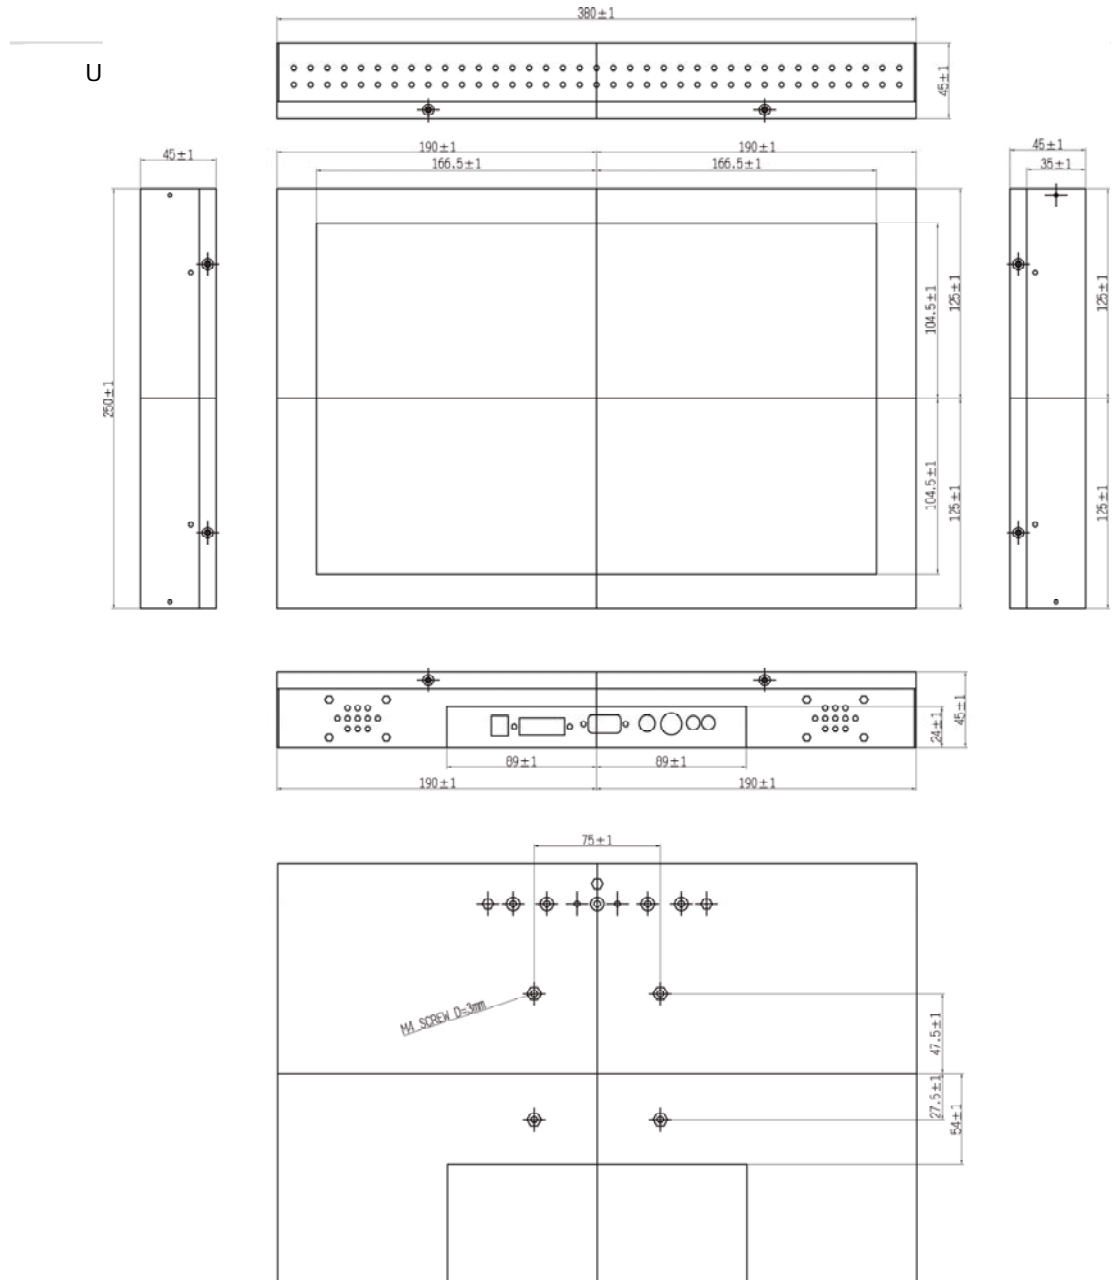

AXCTO 15W

Wide computing and video LCD 15" monitor for integration in frame

VITY TECHNOLOGY

180 rue Pierre Landais
56 850 Caudan - France

Tel.: +33 (0)2 97 89 20 02
Fax.: +33 (0)2 97 89 20 10

info@vity.com
www.vity.com