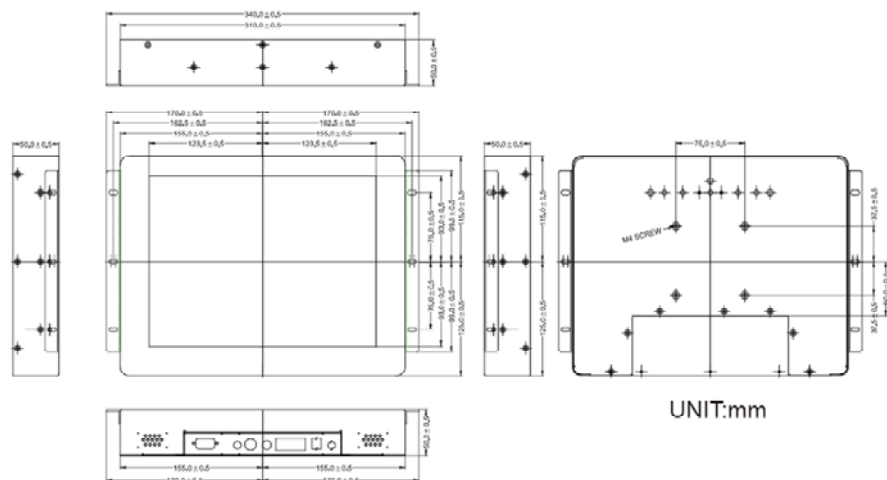

POWER SUPPLY & CONSUMPTION

Power Supply	100-240 VAC
Consumption	15 W

VITY TECHNOLOGY
180 rue Pierre Landais
56 850 Caudan - France

Tel.: +33 (0)2 97 89 20 02
Fax.: +33 (0)2 97 89 20 10

info@vity.com
www.vity.com